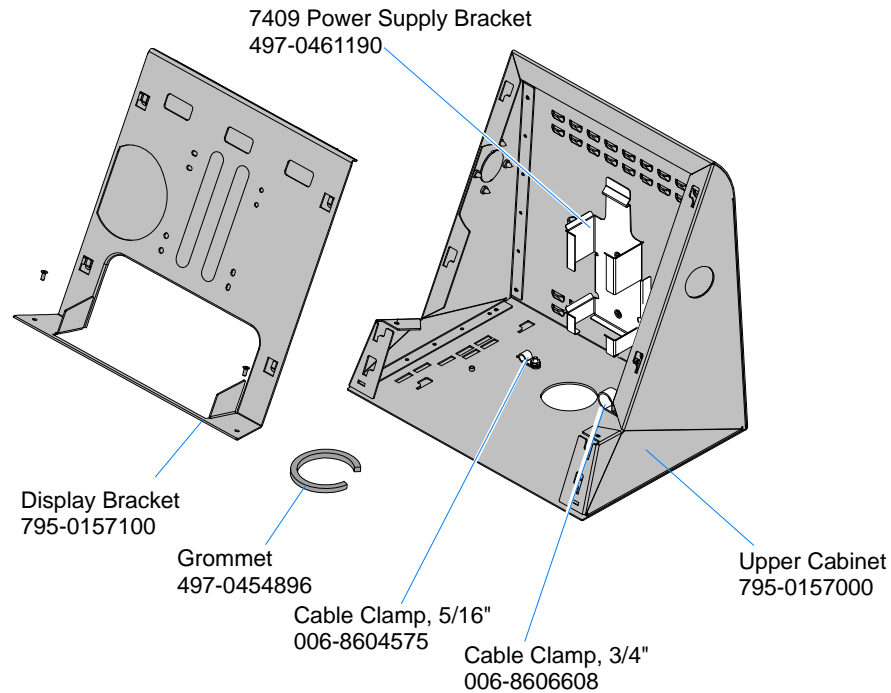

# Printer Pedestal Upper Cabinet

Kit Instructions

Issue A

---

## Revision Record

Issue	Date	Remarks
A	Oct 2009	First issue

This kit consists of the upper portion of a floor pedestal, which supports the NCR SelfServ 60 Kiosk (7409).

This kit is used in conjunction with one of two lower pedestal cabinet kits.

- Kiosk Full-Page Printer Pedestal (7409-K065) – houses the NCR 2ST Full-Page Printer
- Kiosk Receipt Printer Pedestal (7409-K066) – houses the NCR 2ST Self-Service Receipt Printer

**Note:** See the lower cabinet kit instructions for installation procedures.