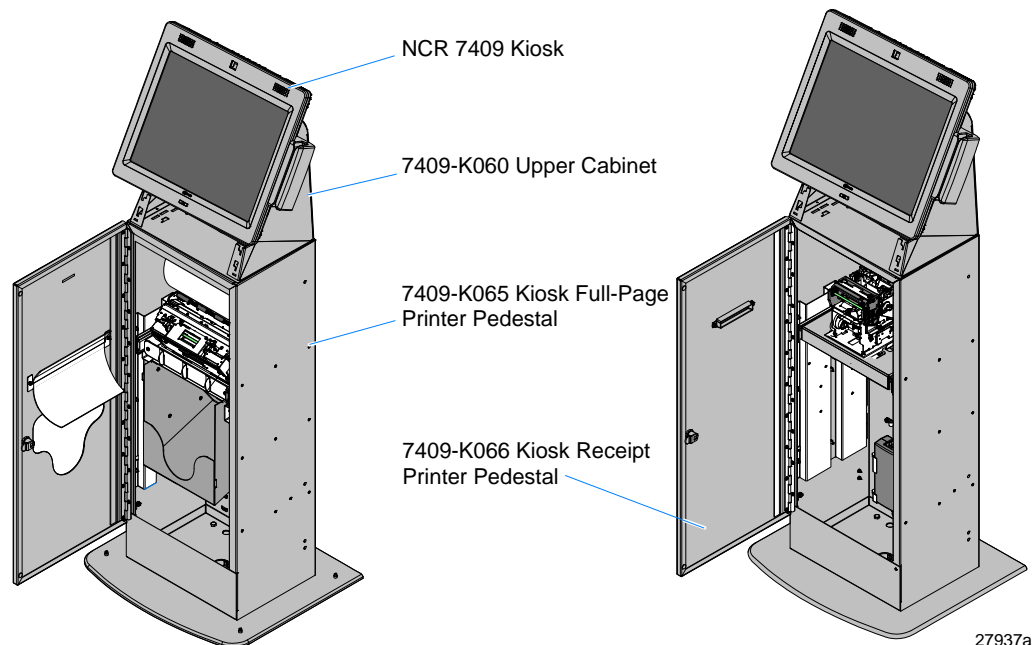

## Revision Record

Issue	Date	Remarks
A	Oct 2009	First issue

This kit consists of the upper portion of a floor pedestal, which supports the NCR SelfServ 60 Kiosk (7409).

This kit is used in conjunction with one of two lower pedestal cabinet kits.

- Kiosk Full-Page Printer Pedestal (7409-K065) – houses the NCR 2ST Full-Page Printer
- Kiosk Receipt Printer Pedestal (7409-K066) – houses the NCR 2ST Self-Service Receipt Printer

**Note:** See the lower cabinet kit instructions for installation procedures.