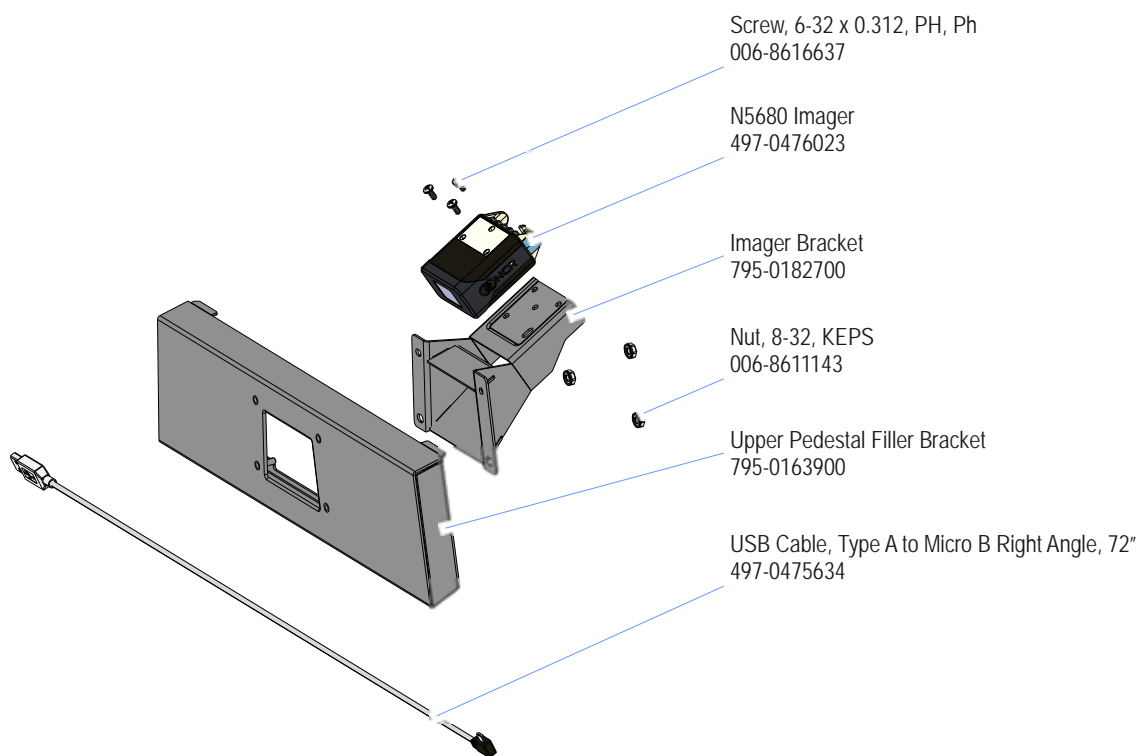

7409-K078

Pedestal Filler Plate with N5680 Image Scanner

Kit Instructions

Issue A

Revision Record

Issue	Date	Remarks
A	Sept 2012	First Issue

Introduction

This kit provides a filler plate that contains an N5680 Imaging Scanner for the kiosk pedestals listed below.

Components

For installation instructions see:

- *Kiosk Full-Page Printer Pedestal Kit Instructions (7409-K065)*
- or
- *Kiosk Receipt Printer Pedestal Kit Instructions (7409-K066)*

Pedestal Filler Plate w/Scanner
(7409-K078)